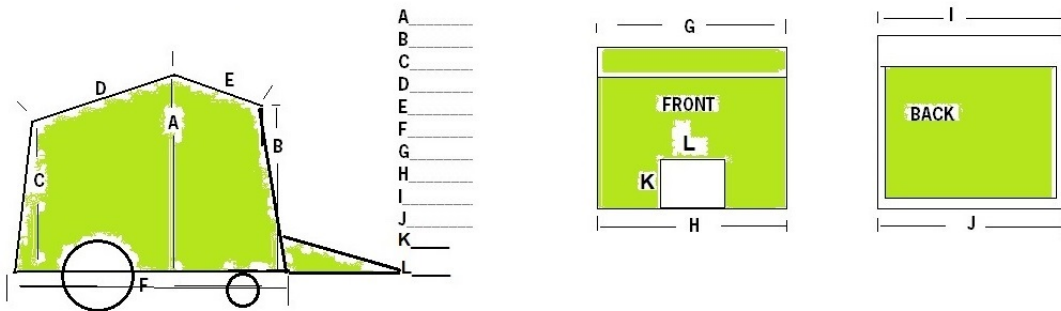

MORE AGRICULTURE SPECIFICATIONS

MOWER SPECIFICATIONS

BRAND _____

ROUND BALER SPECS MAKE _____ MODLE _____

NET WRAP ? Y_N__

ADD ANY MEASUREMENT OR DRAWING THAT APPLIES, AND MAKE THE COVER PERFORM BETTER

GRAIN DRILL SPECS MAKE _____ MODLE _____ A _____ B _____ C _____ D _____ E _____ F _____