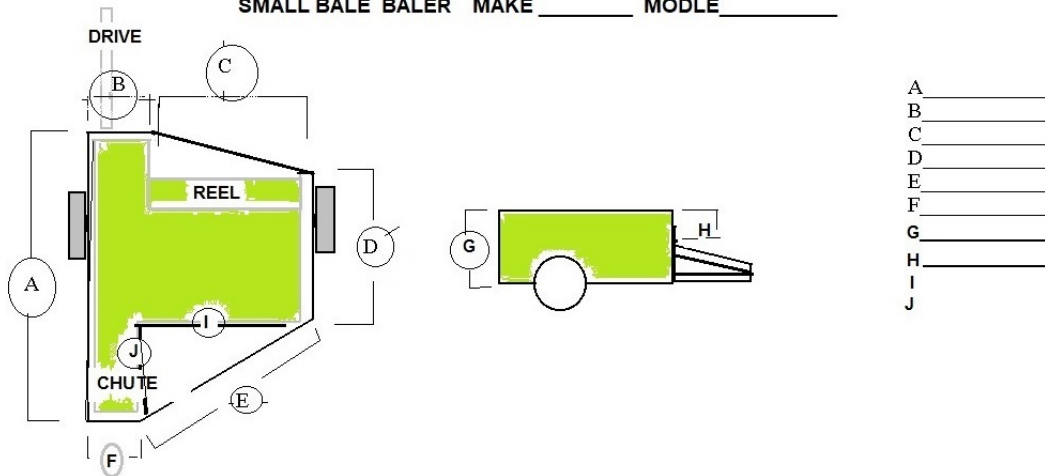

SMALL BALE BALER MAKE _____ MODLE _____